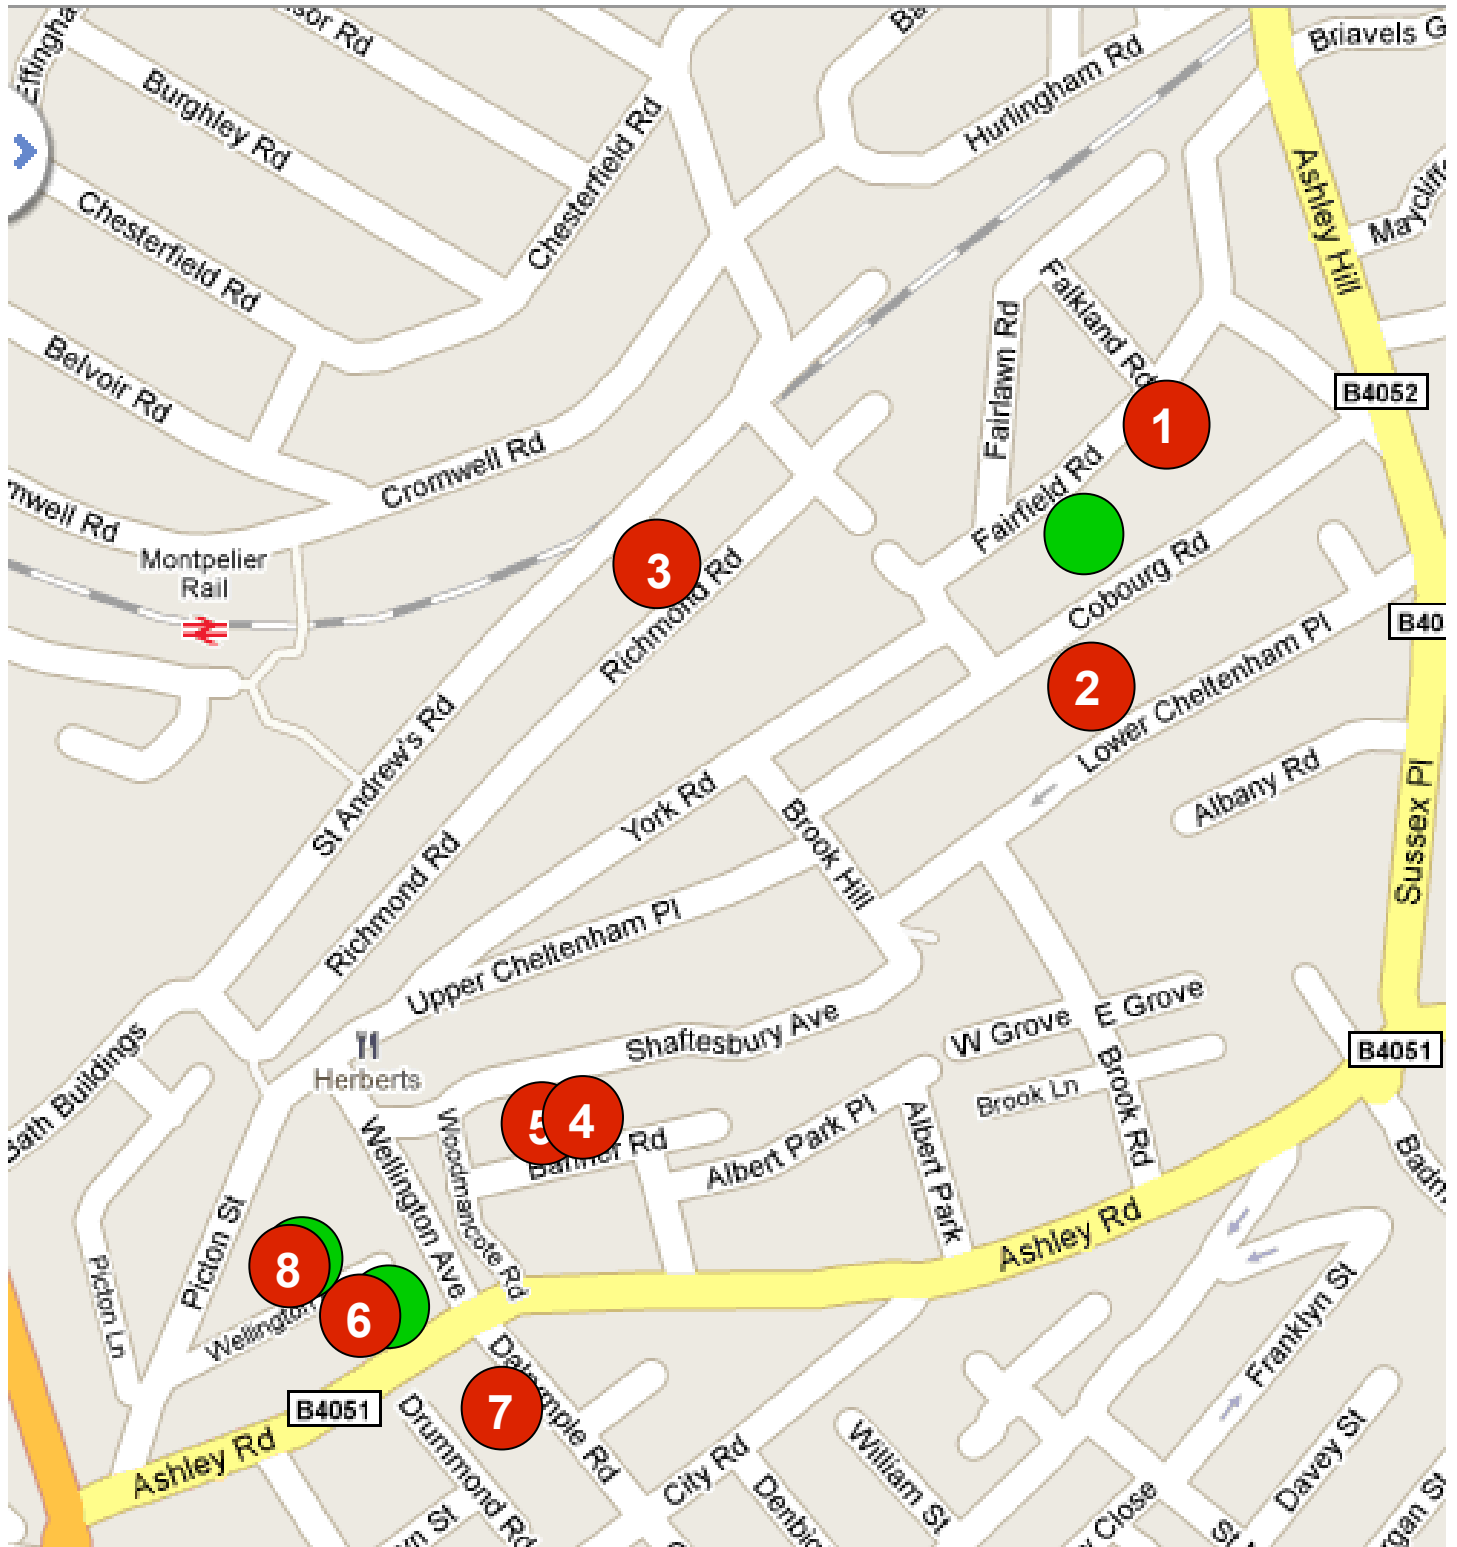

# Street Orchards: Tree map

200m

50m

8 Trial trees

Existing trees

50m