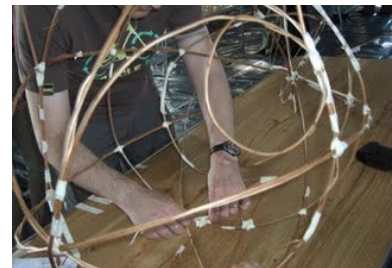

10.30am onwards @ Picton Square
(outside Gallifords)

LANTERN MAKING WORKSHOPS

All ages are welcome to make a lantern
for the winter fayre procession. Every-
thing you need provided: just show up!

2pm to 5pm @
3 Richmond Rd
(blue garage)